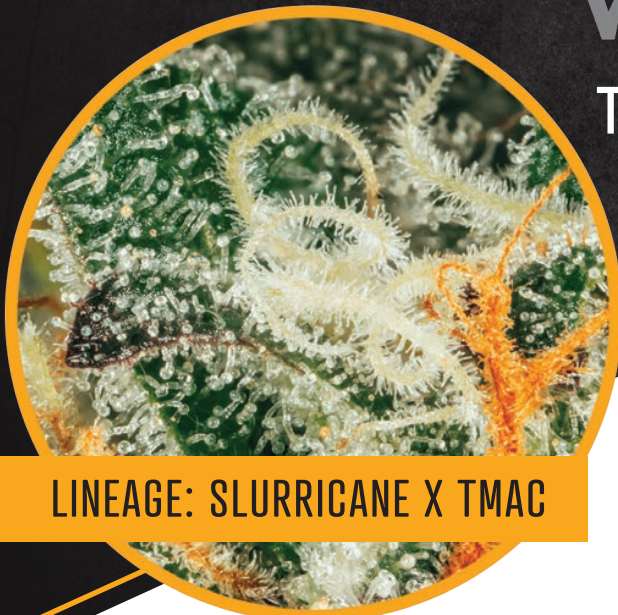

Created through crossing the infamous Triangle Kush X '88 G13 Hashplant, this Indica leaning hybrid was originally bred by Bohdi Seeds and grown on Vancouver Island by Verte West. Long-lasting effects are the name of the game with Black Triangle, hitting both mind and body with a deeply peaceful potency, Black Triangle's high comes on with a euphoric lift that launches your mind into a state of pure unfocused bliss.

This Hybrid is a cross between slurrricane and TMAC, originally bred by Mother Labs and grown by JBuds in Summerland, B.C. Expect the buds to be heavily frosted and sticky to the touch while the flavour leans sweet with subtle grape and berry understones. The dominant terpenes in this cultivator are limonene, Trans-Caryophyllene and Ocimene. Reviewers say that Orange Tingz makes for a perfect after dinner, sweet dessert cannabis experience at 24.5% THC and 3.4% terpenes.

3 X 0.5g PREMIUM AAAA PRE-ROLLS | CASE SIZE 12

 AROMA

The aroma and flavour of this flower are similarly sweet with a citrus kick and a muted earthiness.

 FLAVOUR

This strain has a citrusy sweet flavour profile, with subtle grape and sugary berries.

HAND ROLLED TO PERFECTION

We take care to grind the flower to a consistent particle size which helps the final product burn smoothly.

TRI-CITY SMOKE

LINEAGE: SLURRICANE X TMAC

BLACKBERRY BREATH

| | | | | | | | |
|-----|--------|-----|-----|----------|-------|----------|-------|
| THC | 22-25% | CBD | <1% | TERPENES | 2.43% | MOISTURE | 8.75% |
|-----|--------|-----|-----|----------|-------|----------|-------|